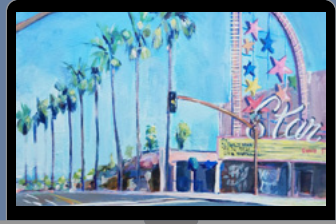

PLEIN AIR PAINT IN

January picks by
local artist Linda Volz

*In association with the
Oceanside Museum of Art
2021 Plein Air Festival*

READY, CLICK, PAINT!

1. Grab your paint supplies and get ready to paint indoors
2. Move the cursor over one of Linda's favorite spots on the map and click to open Google Map Street View
3. Explore the area to pick your favorite viewpoint and start to paint

*Artwork (above) by Kate Joiner
Arwork (right) by Plein Air Festival featured artist Shuang Li*