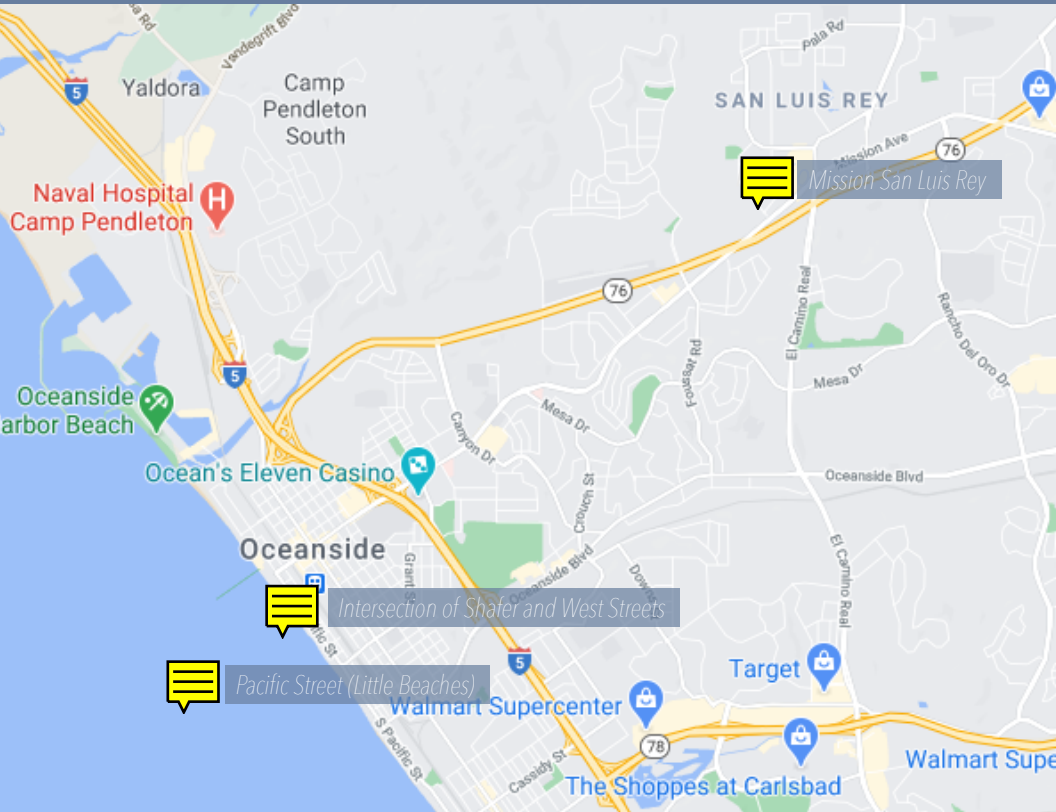

PLEIN AIR PAINT IN

January picks by
local artist Linda Volz

*In association with the
Oceanside Museum of Art
2021 Plein Air Festival*

READY, CLICK, PAINT!

1. Grab your paint supplies and get ready to paint indoors
2. Move the cursor over one of Linda's favorite spots on the map and click to open Google Map Street View
3. Explore the area to pick your favorite viewpoint and start to paint